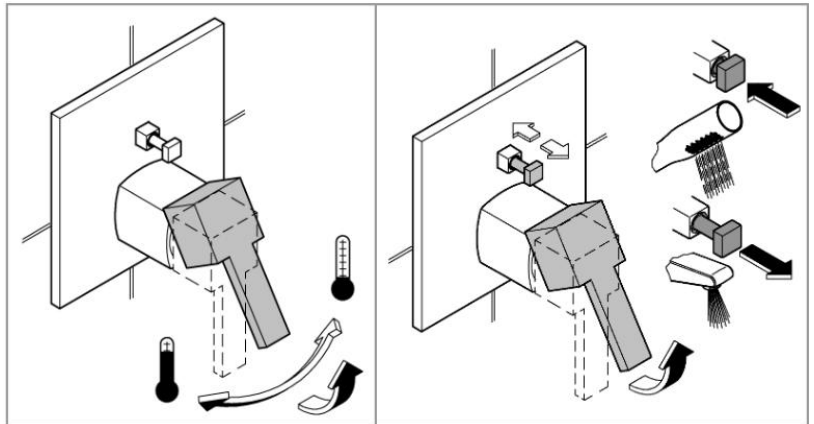

PROJECT		REF		REV	ITEM CODE	
LOCATION		DATE			PAGE	

SANITARY WARE SPECIFICATION SHEET

GROHE ALLURE BRILLIANT

LIKE A DIAMOND

With its crisp planes, intriguing angles and cut-out details, Allure Brilliant illustrates the absolute precision that can only be achieved through years of experience and an unflinching passion for innovation. Complex without being complicated, faceted faucets add a new dimension to bathroom design and a new dimension to water. With its gem-like quality and structured shape, Allure Brilliant exudes architectural appeal.

Our designers and engineers have taken on the role of lapidaries, refining and polishing with utmost care to create a collection of intriguing designs, which will challenge your perception of bathroom fittings.