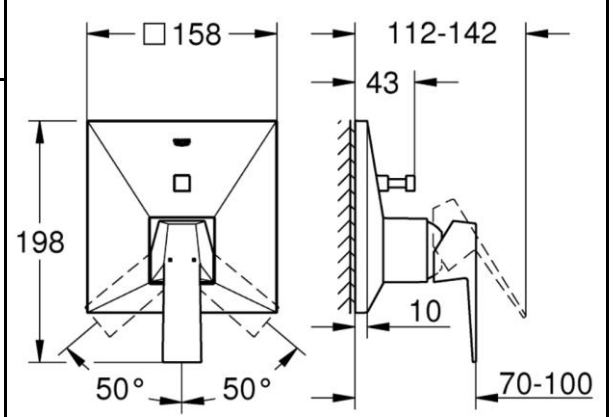

PROJECT		REF		REV	ITEM CODE	
LOCATION		DATE			PAGE	

SANITARY WARE SPECIFICATION SHEET

Item Descriptions	GROHE (Germany) "Allure Brilliant" Single-lever chrome plated bath & shower mixer with 2-way diverter
Dimensions	L158 x W142 x H198 mm
Model	24072000
Finish	Chrome Plated
Country of origin	Germany
Manufacturer	GROHE Limited
Supplier	Acme Sanitary Ware Co. Ltd Mr. Eric Wong/ Mr. Don Yuen
Contact Tel/Fax	(852) 2388-7171 / (852) 2710-8012
E-mail	acme@acmesanitary.com.hk
Website	www.acmesanitary.com.hk

- "Allure Brilliant"**
Single-lever mixer with 2-way diverter
- set for final installation for GROHE Rapido SmartBox 35 600
 - **GROHE SilkMove** 46 mm ceramic cartridge
 - **GROHE StarLight** chrome finish
 - wall escutcheon with **GROHE QuickFix** (covered escutcheon- and shaft sealing, covered fixing)
 - metal escutcheon, retroactively 6° adjustable
 - metal lever
 - automatic 2-way diverter
 - flow performance:
outlet B = 27 l/min, outlet C = 27 l/min
 - **without roughing-in-set**