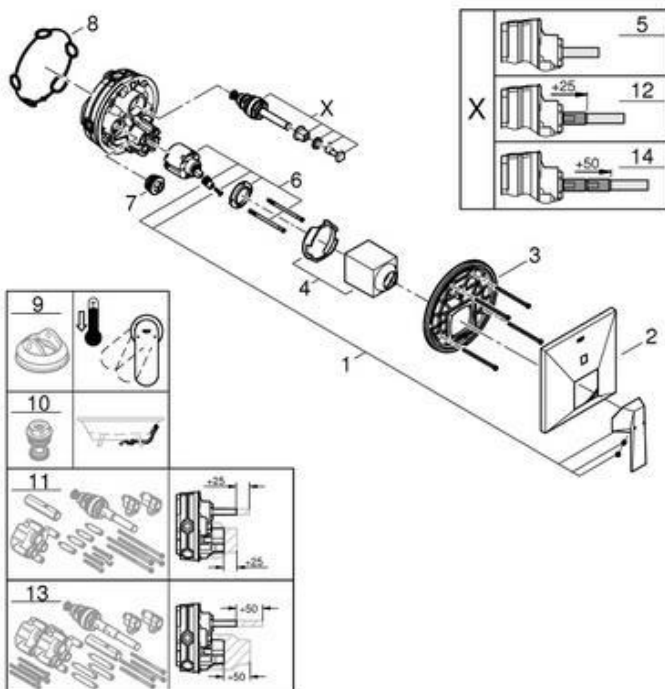

SPARE PARTS

Pos.-nr.	Prod. description	Order-nr.
1	Lever	46804000
2	Escutcheon	48437000
3	Mounting plate	48438000
4	Cap	46784000
5	Diverter	48442000
6	Cartridge	46048000
7	Non-return valve	49085000
8	Seal	48360000
9	Temperature limiter	46375000*
10	Backflow protection combination (EN1717)	14055000*
11	Universal extension set single-lever mixers, 25 mm	14056000*
12	Diverter	48444000*
13	Universal extension set single-lever mixers, 50 mm	14057000*
14	Diverter	48445000*